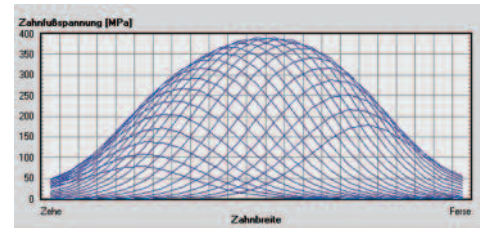

SANDERS

Gears | Castings | Machining

Reverse engineering spiraal kegelwiel