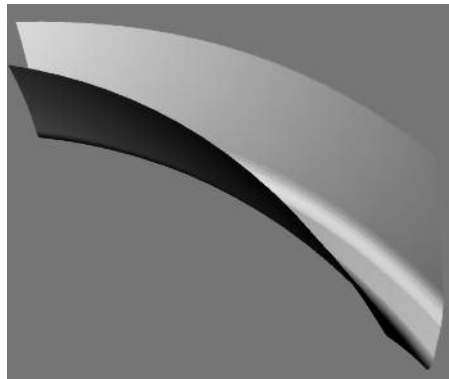

SANDERS

Gears | Castings | Machining

Reverse engineering spiraal kegelwiel